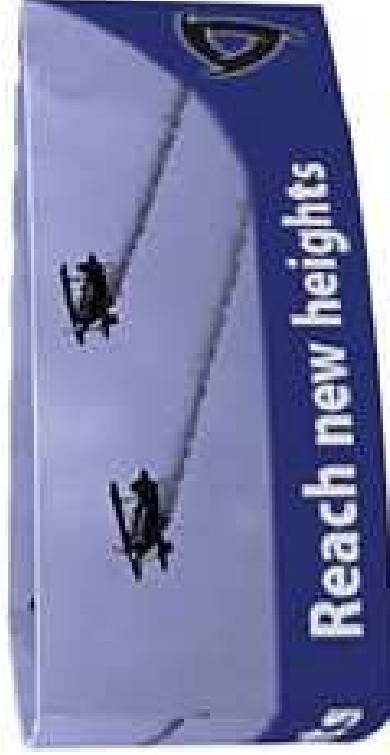

## THREE-SIDED CURVE

### THREE-SIDED CURVE

Take away those sharp edges with the Aero™ Overhead Three-Sided Curve. This shape is a triangle with some serious circle envy.

You get the benefits of both a circle and a triangle: maximum visibility, visual balance, and captivating “eye candy.” Plus, it comes in a many sizes at its circle and triangle cousins.

### SPECIFICATIONS

**Sizes**  
(length of each side)

- 10' x 36"
- 10' x 48"
- 12' x 48"

Larger, Smaller,  
& Custom Sizes  
Available