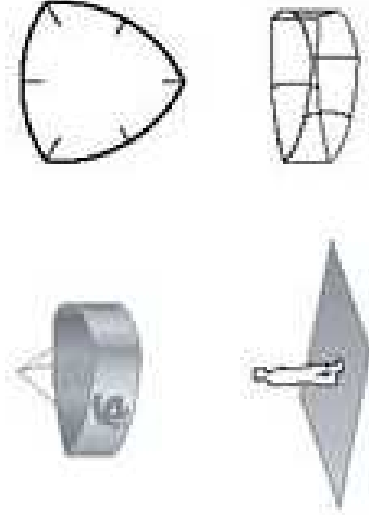

## THREE-SIDED CURVE

### THREE-SIDED CURVE

Take away those sharp edges with the Aero™ Overhead Three-Sided Curve. This shape is a triangle with some serious circle envy.

You get the benefits of both a circle and a triangle: maximum visibility, visual balance, and captivating “eye candy.” Plus, it comes in a many sizes at its circle and triangle cousins.

### SPECIFICATIONS

**Sizes**  
(length of each side)

- 10' x 36"
- 10' x 48"
- 12' x 48"

Larger, Smaller,  
& Custom Sizes  
Available

### SIMILAR SHAPES